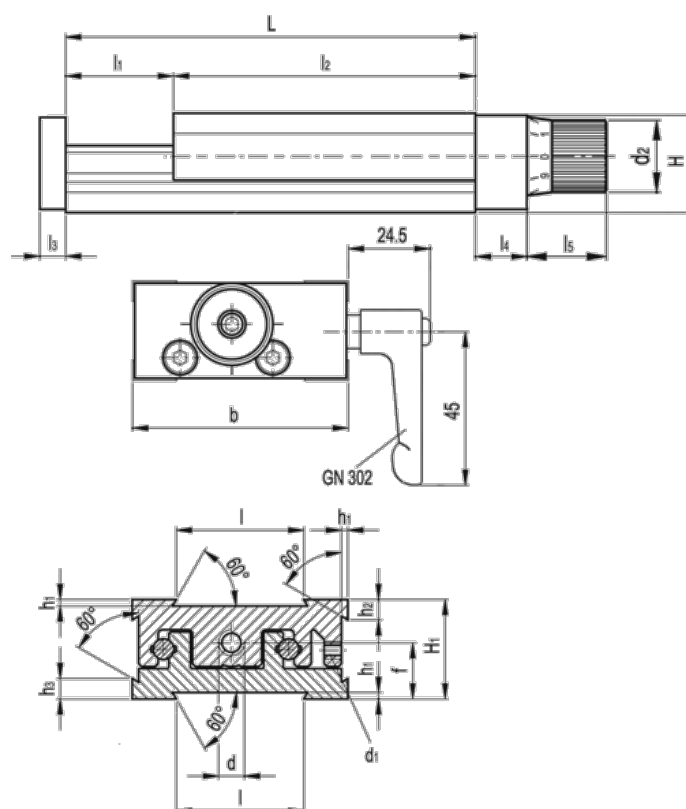

Data Sheet

Article number: 20771013

Description: Adjustable slide unit
GN 900-50-170-100-D-2

Measures

b = 50	h2 = 4.5
d = M6x1	h3 = 7.0
d1 = M4	l = 30
d2 = 17	L - l1 = 170-100
f = 13.0	l2 = 70
H = 23.0	l3 = 6
h1 = 1.5	l4 = 12
H1 = 23	l5 = 20